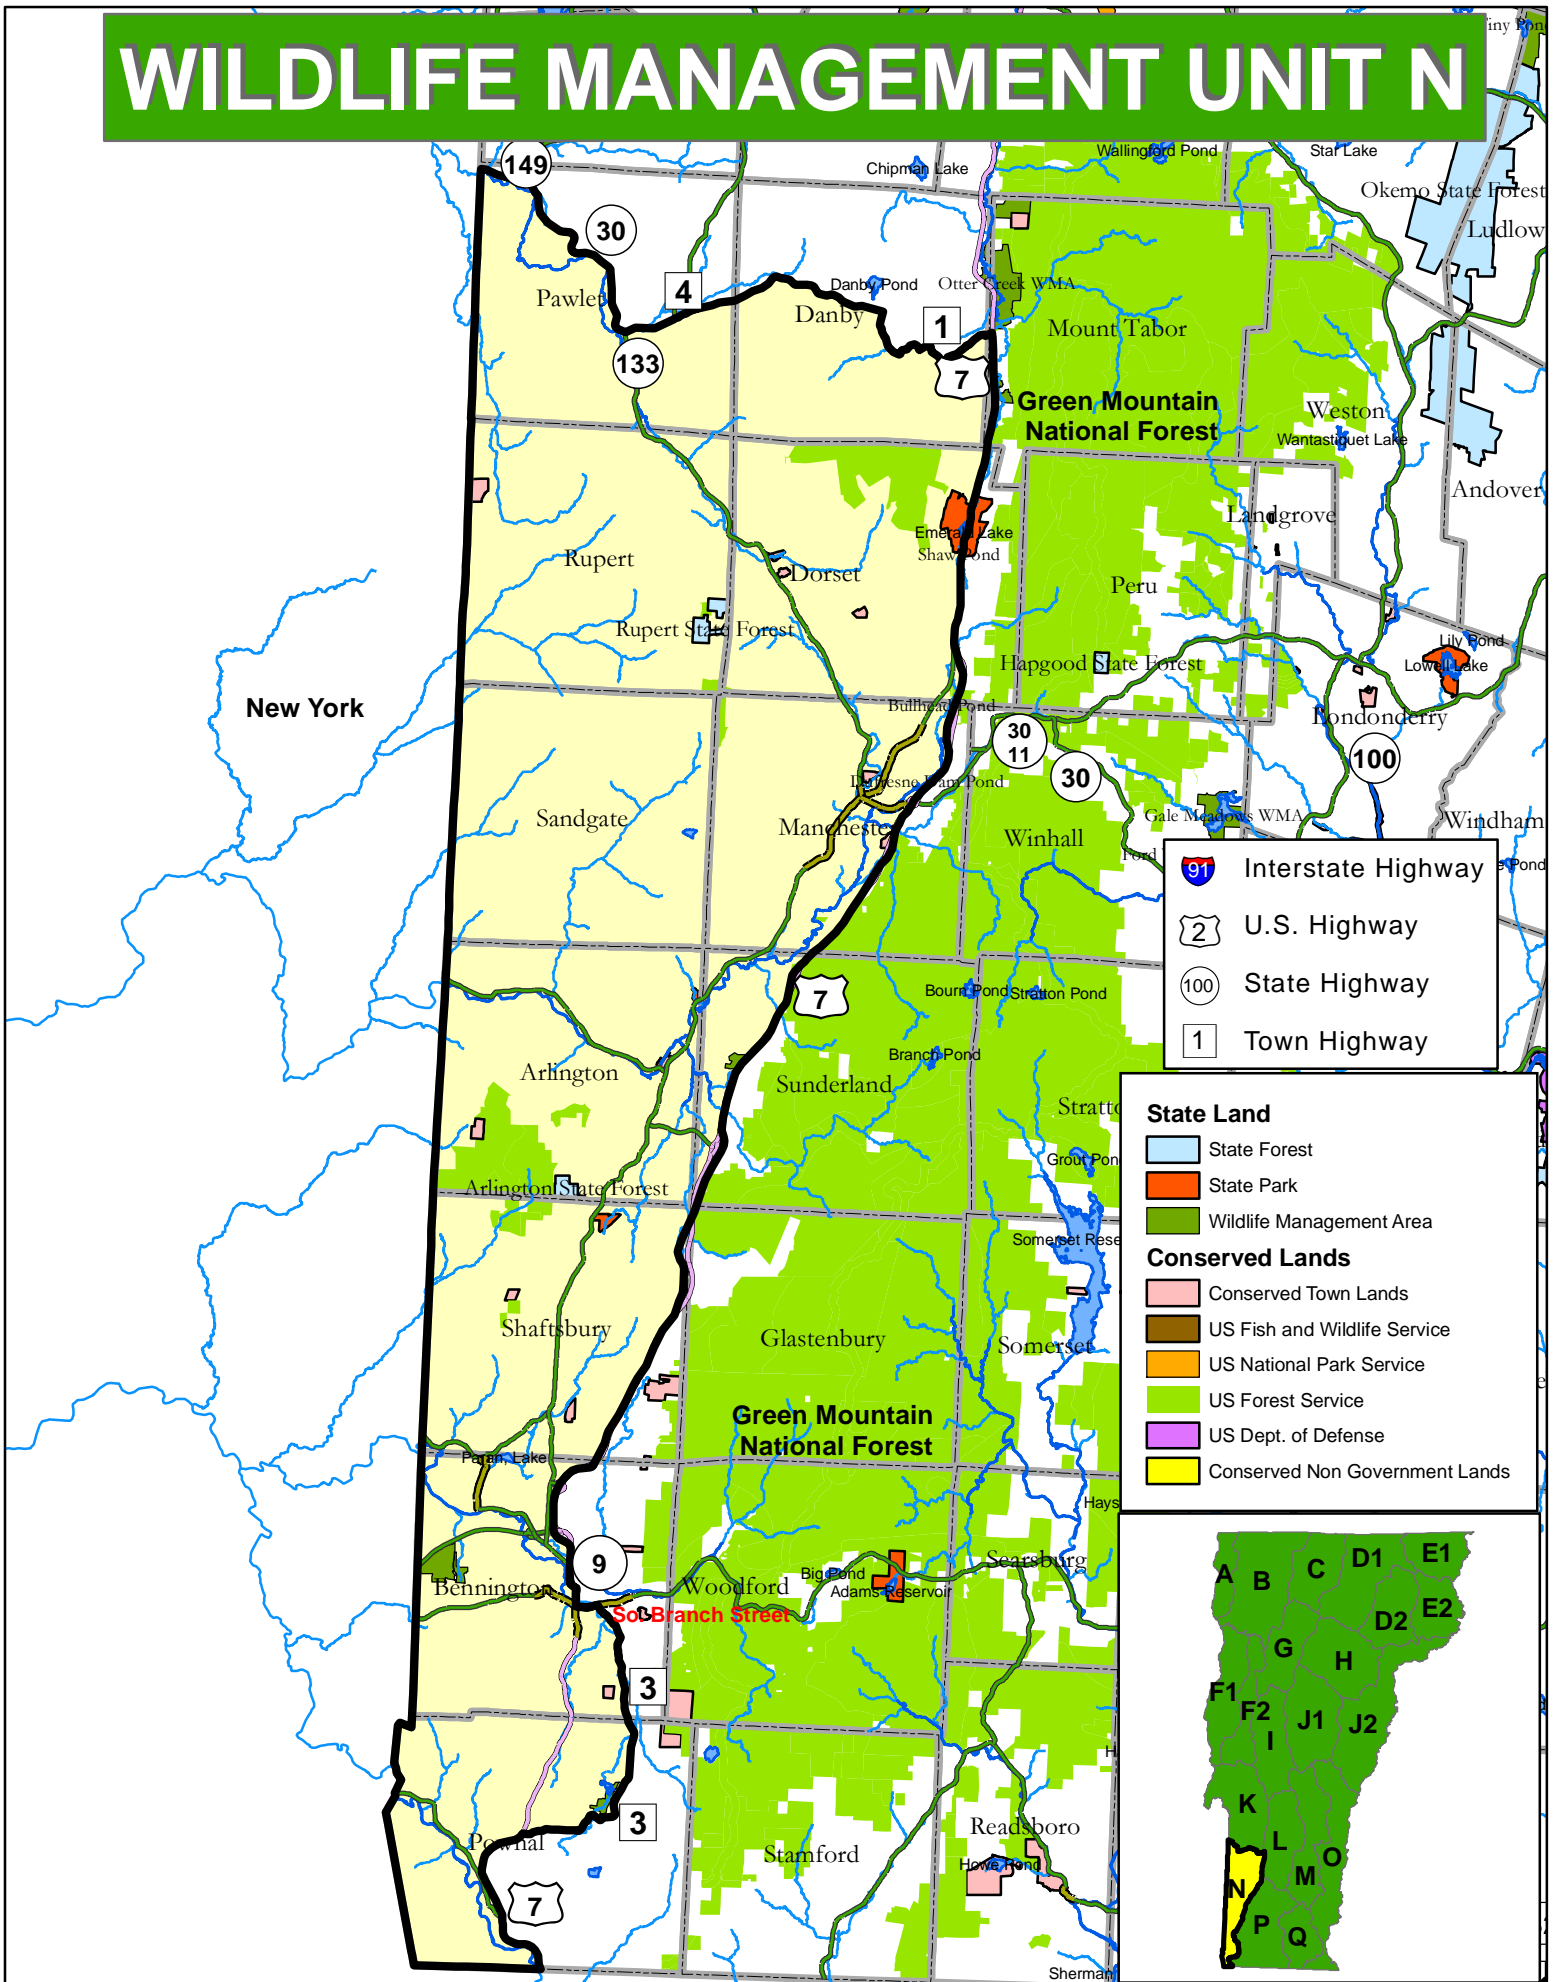

WILDLIFE MANAGEMENT UNIT N

Boundaries of conserved lands are approximate. This map and the information on it should be used for planning purposes only.