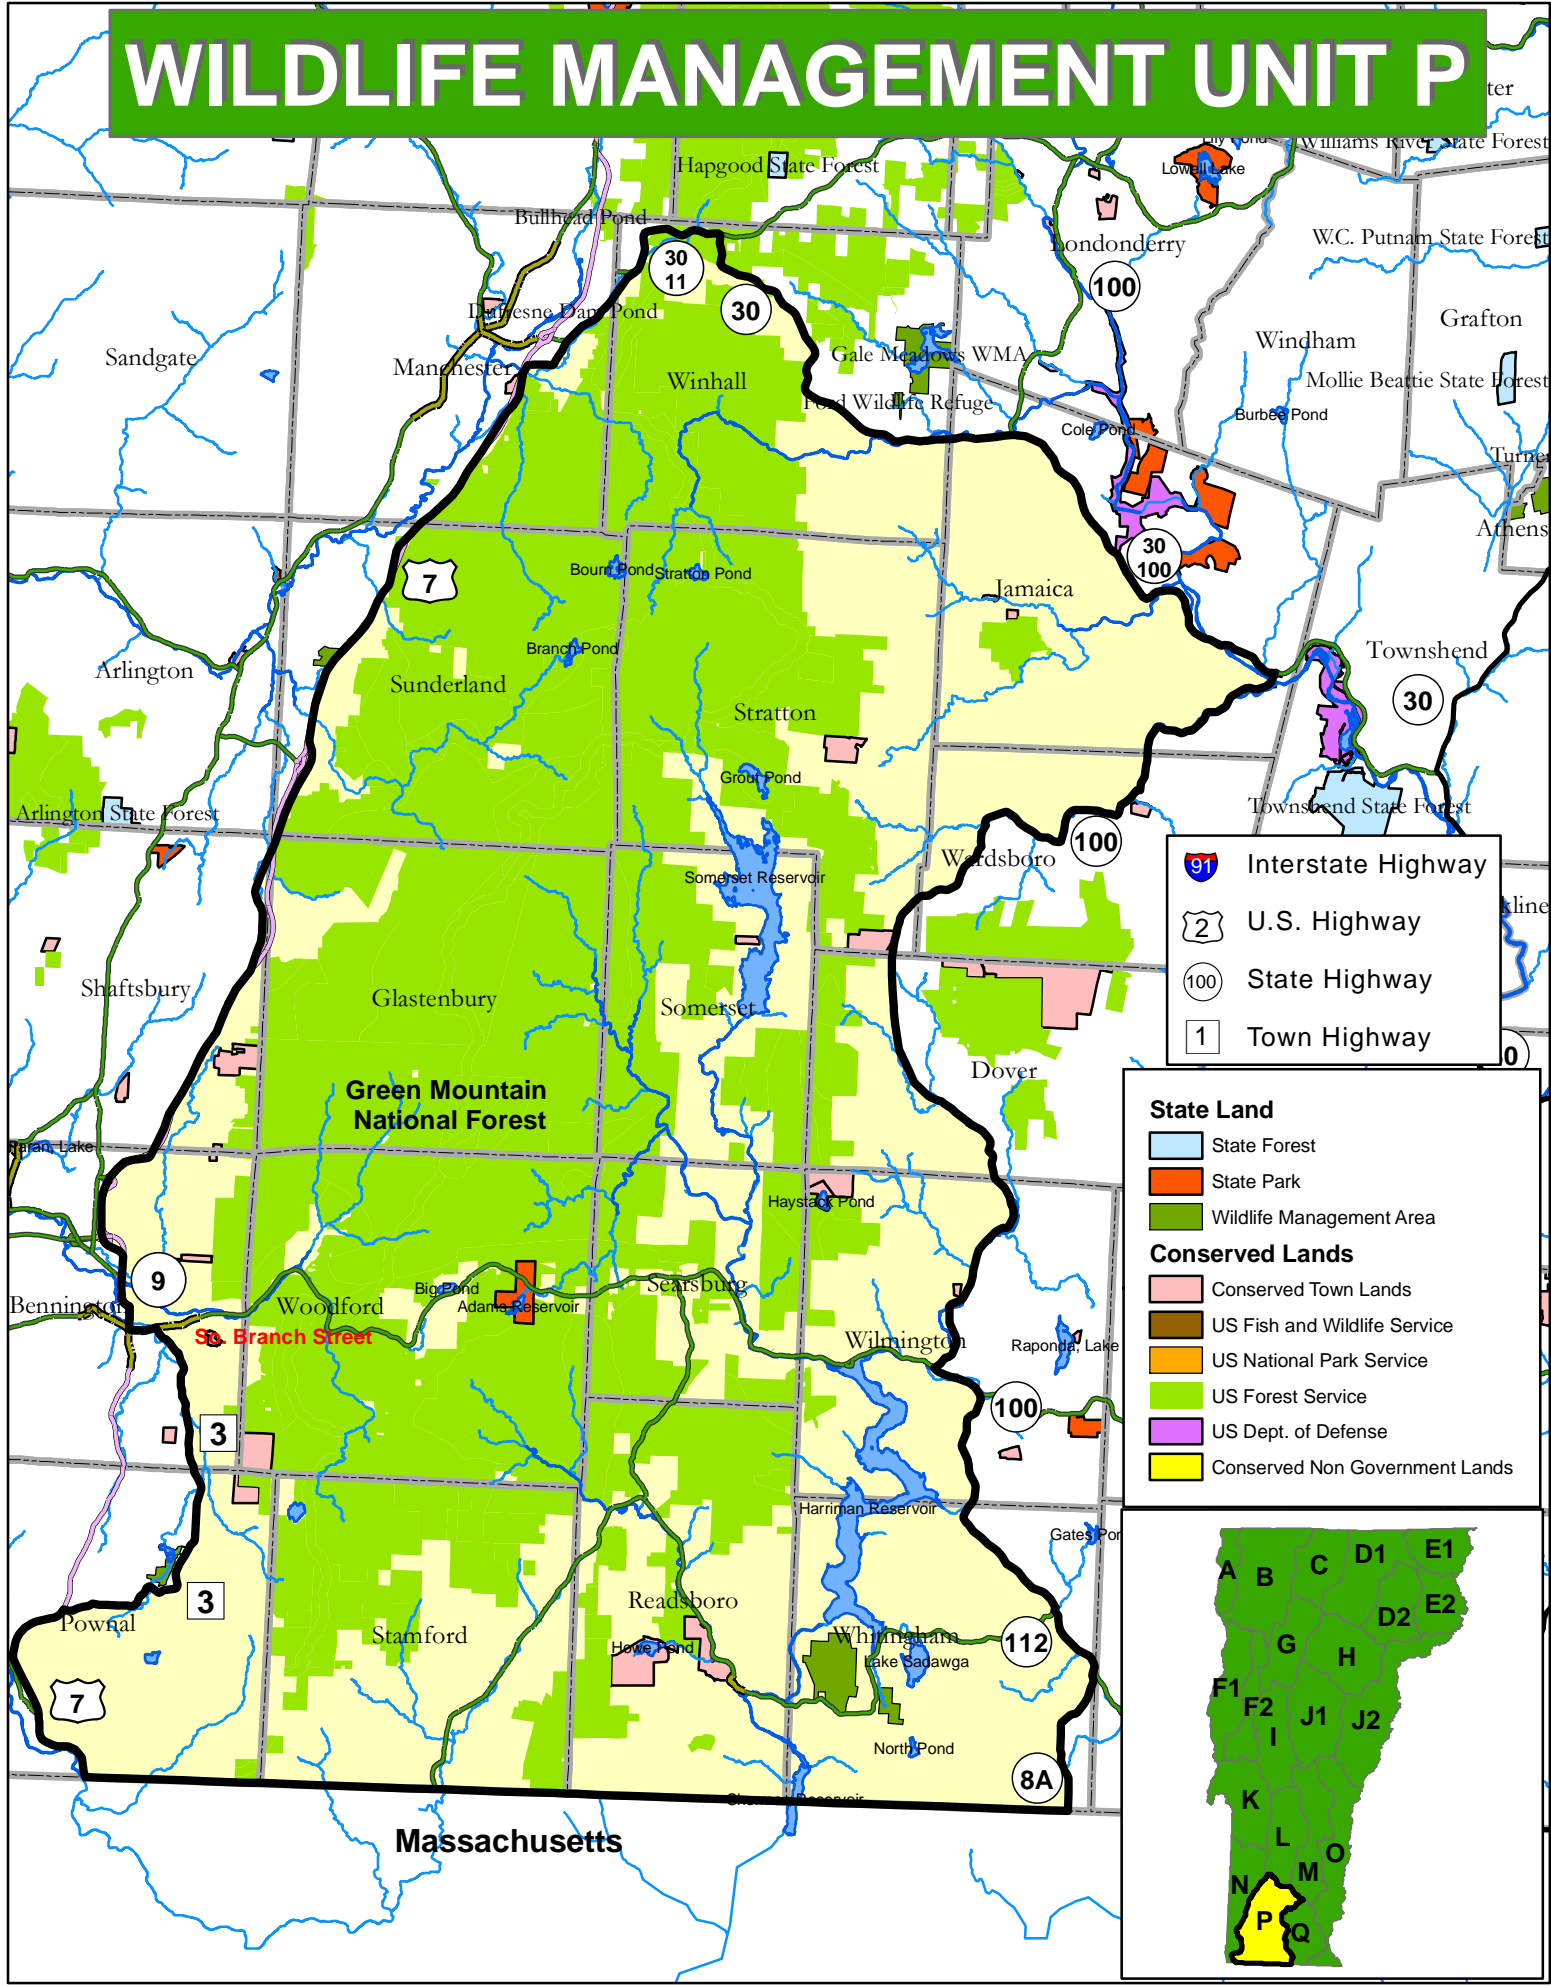

WILDLIFE MANAGEMENT UNIT P

Boundaries of conserved lands are approximate. This map and the information on it should be used for planning purposes only.