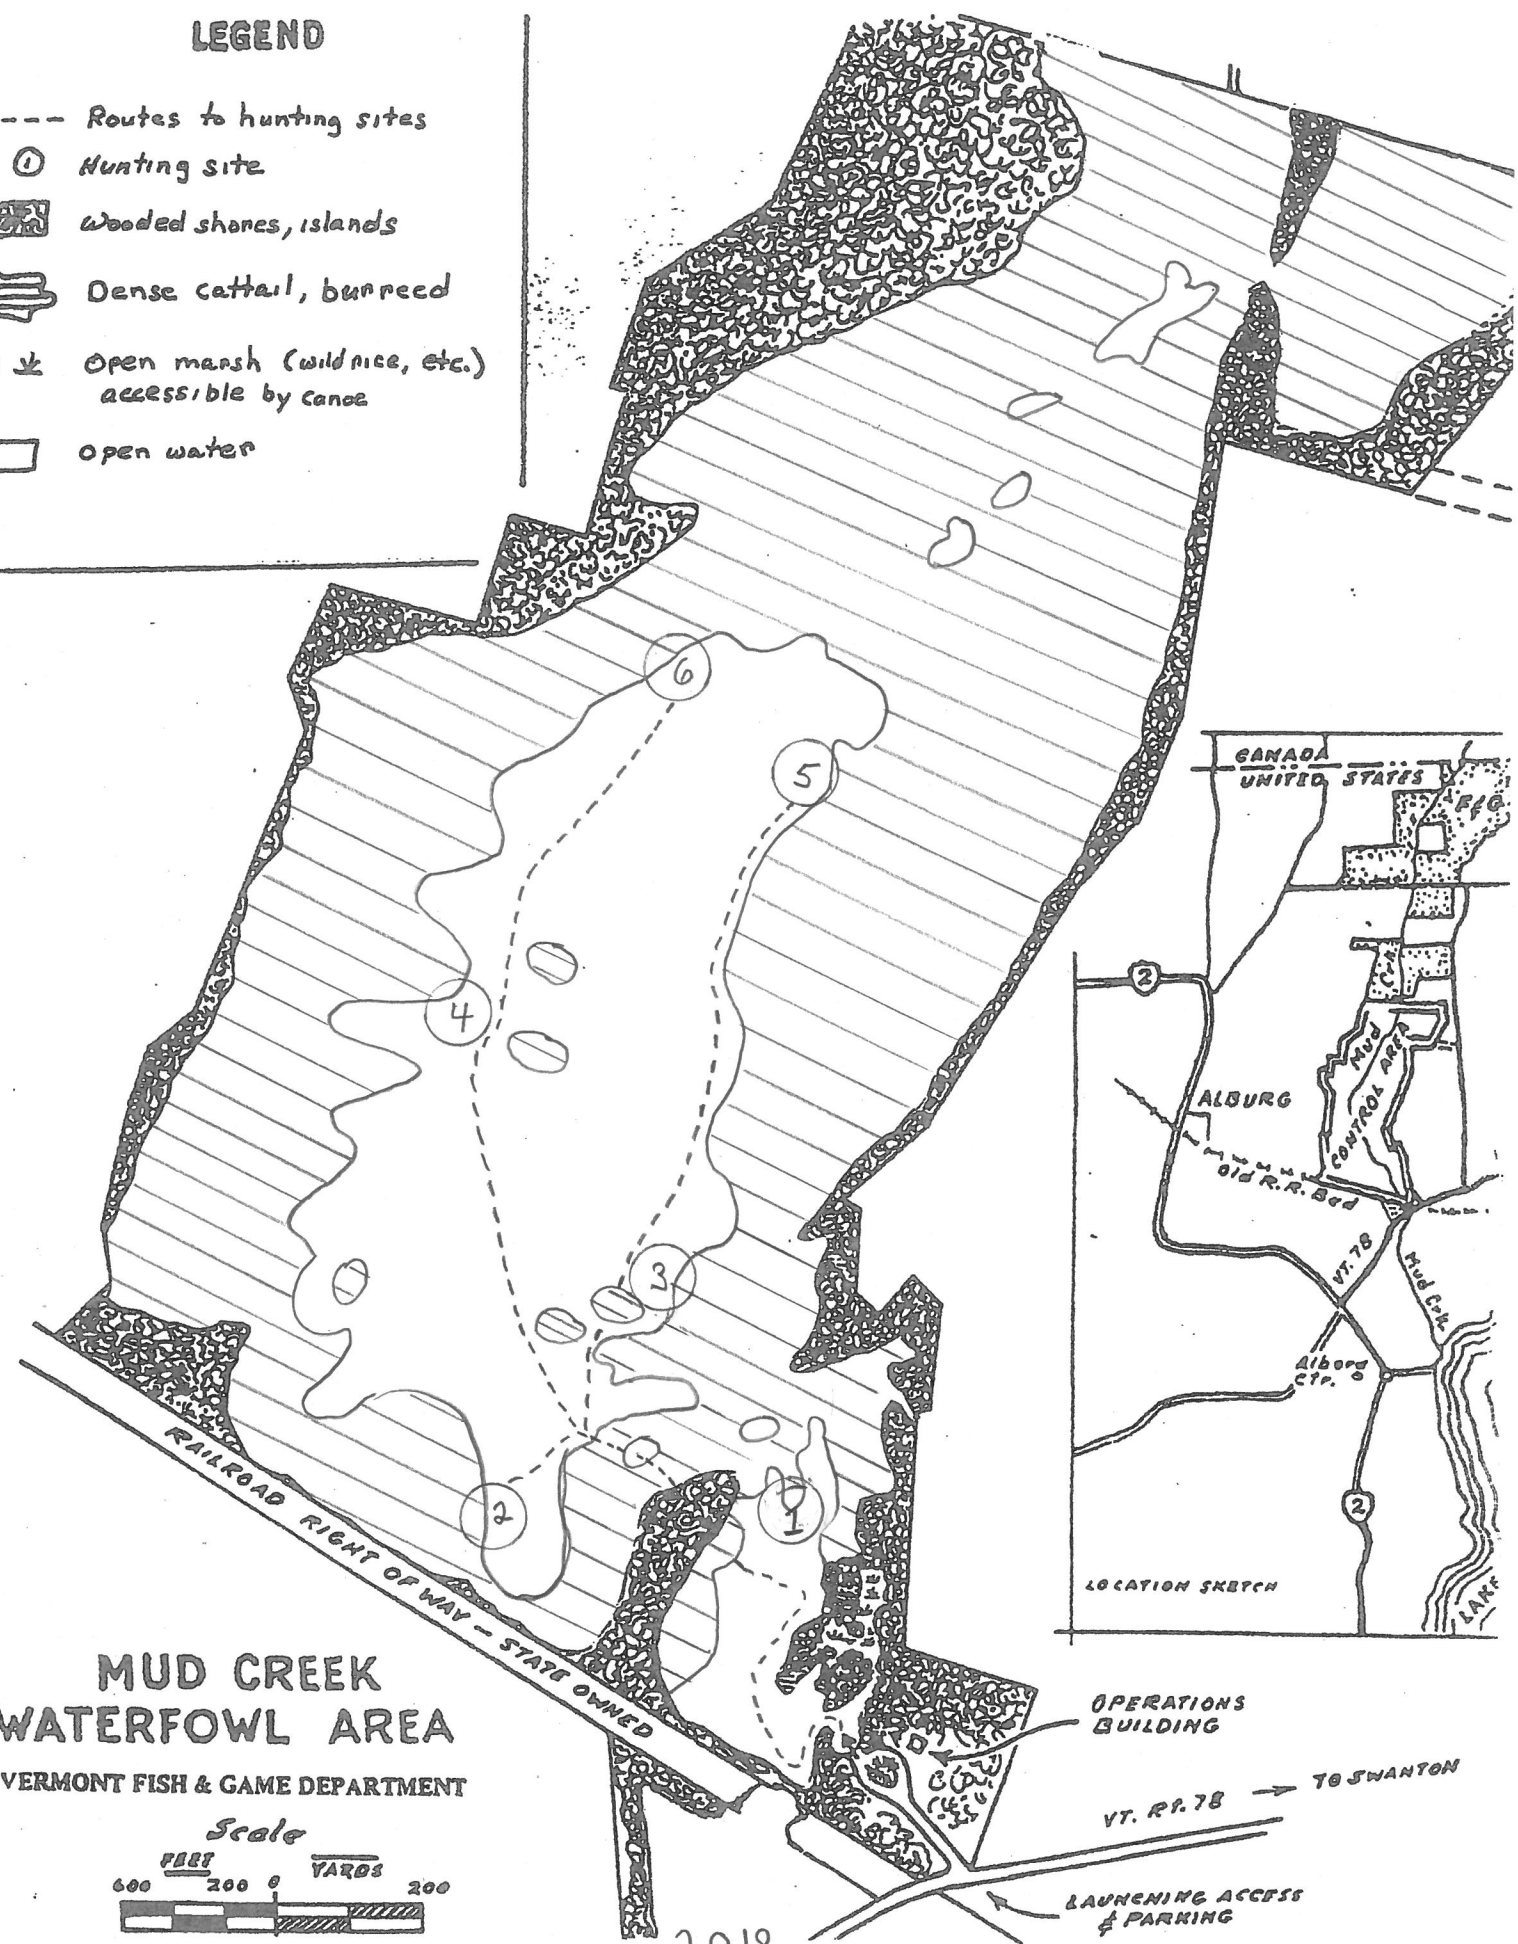

# LEGEND

- Routes to hunting sites
- ① Hunting site
- ▣ Wooded shores, islands
- ▨ Dense cattail, burreed
- ✦ ✦ Open marsh (wild rice, etc.) accessible by canoe
- Open water

## MUD CREEK WATERFOWL AREA

VERMONT FISH & GAME DEPARTMENT

2018