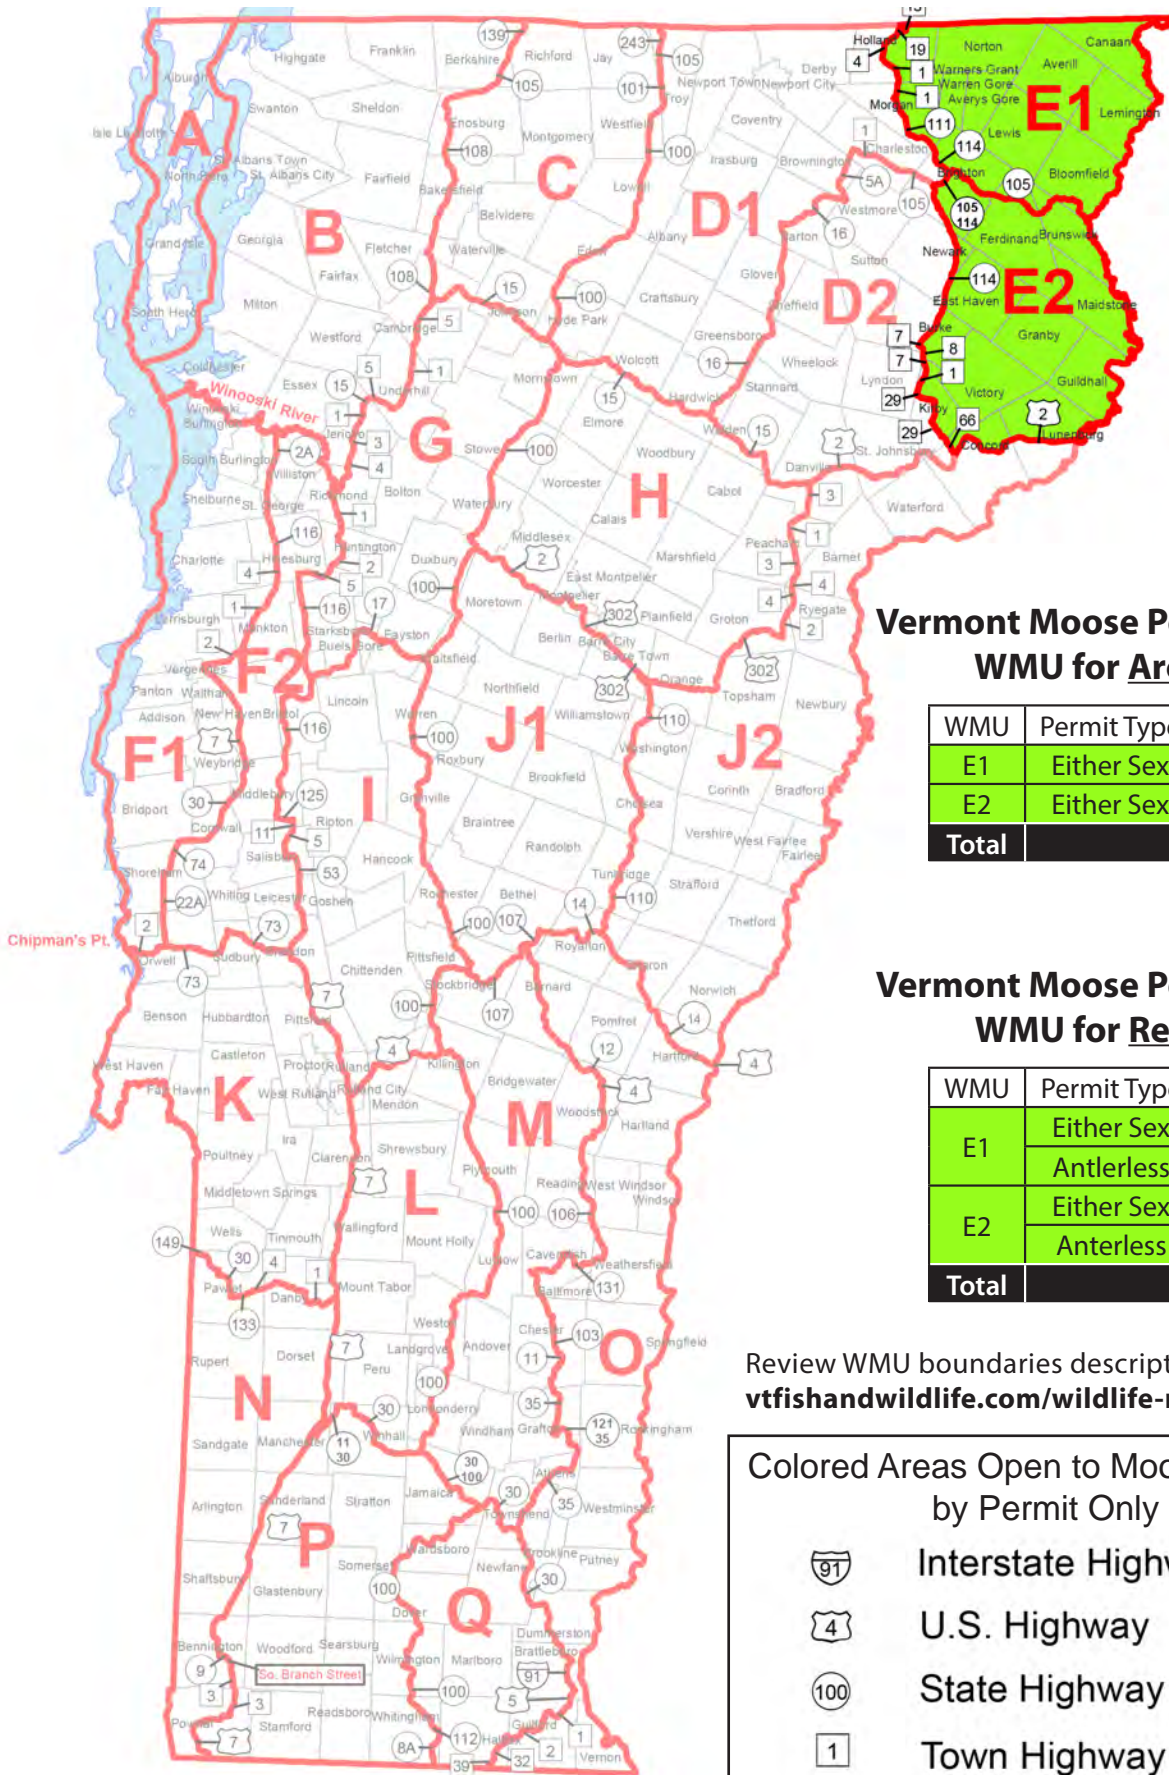

Wildlife Management Units Map for 2023 Moose Season

Vermont Moose Permit Allocation by WMU for Archery Season

WMU	Permit Type	# of Permits
E1	Either Sex	11
E2	Either Sex	9
Total		20

Vermont Moose Permit Allocation by WMU for Regular Season

WMU	Permit Type	# of Permits
E1	Either Sex	29
	Antlerless	55
E2	Either Sex	25
	Antlerless	45
Total		154

Review WMU boundaries descriptions at:
vtfishandwildlife.com/wildlife-management-units

Colored Areas Open to Moose Hunting by Permit Only

-  Interstate Highway
-  U.S. Highway
-  State Highway
-  Town Highway