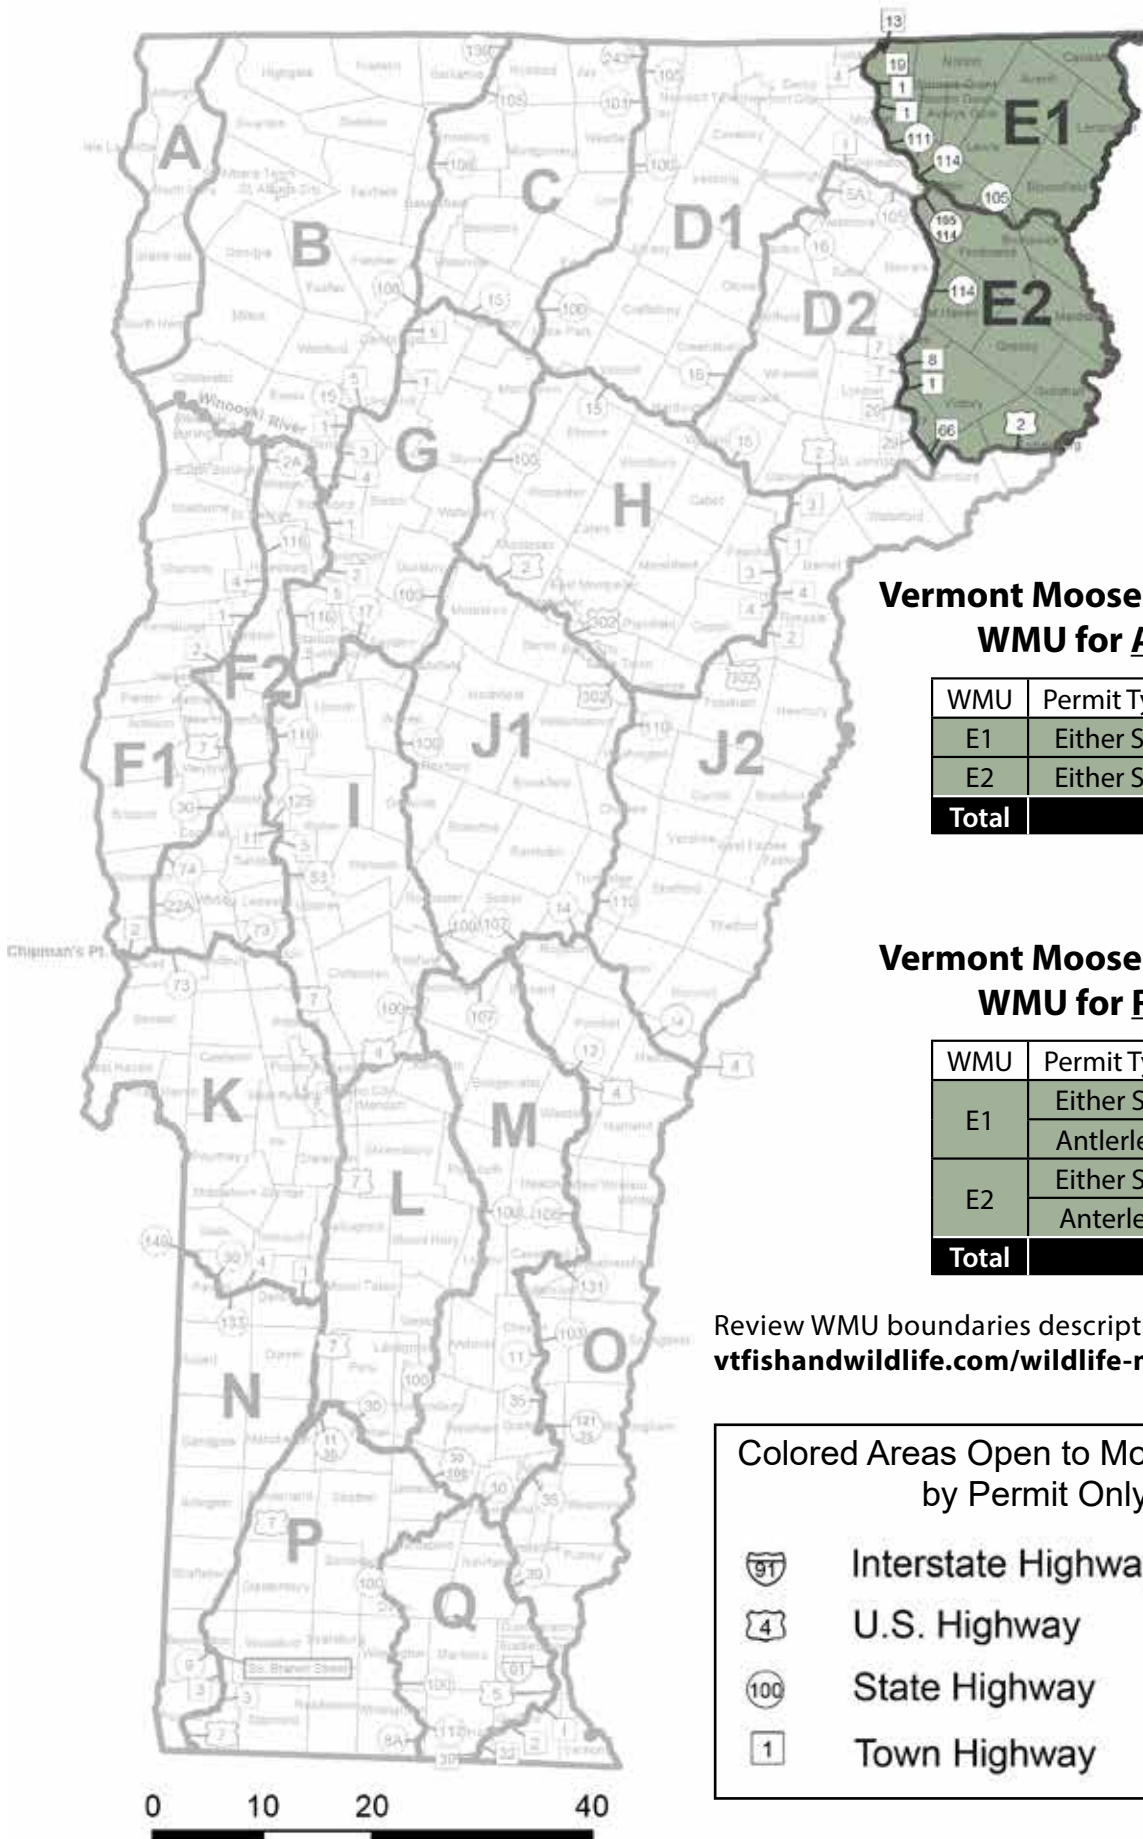

Wildlife Management Units Map for 2021 Moose Season

Vermont Moose Permit Allocation by WMU for Archery Season

WMU	Permit Type	# of Permits
E1	Either Sex	9
E2	Either Sex	6
Total		15

Vermont Moose Permit Allocation by WMU for Regular Season

WMU	Permit Type	# of Permits
E1	Either Sex	24
	Antlerless	24
E2	Either Sex	15
	Antlerless	16
Total		79

Review WMU boundaries descriptions at:
vtfishandwildlife.com/wildlife-management-units

Colored Areas Open to Moose Hunting by Permit Only

- Interstate Highway
- U.S. Highway
- State Highway
- Town Highway